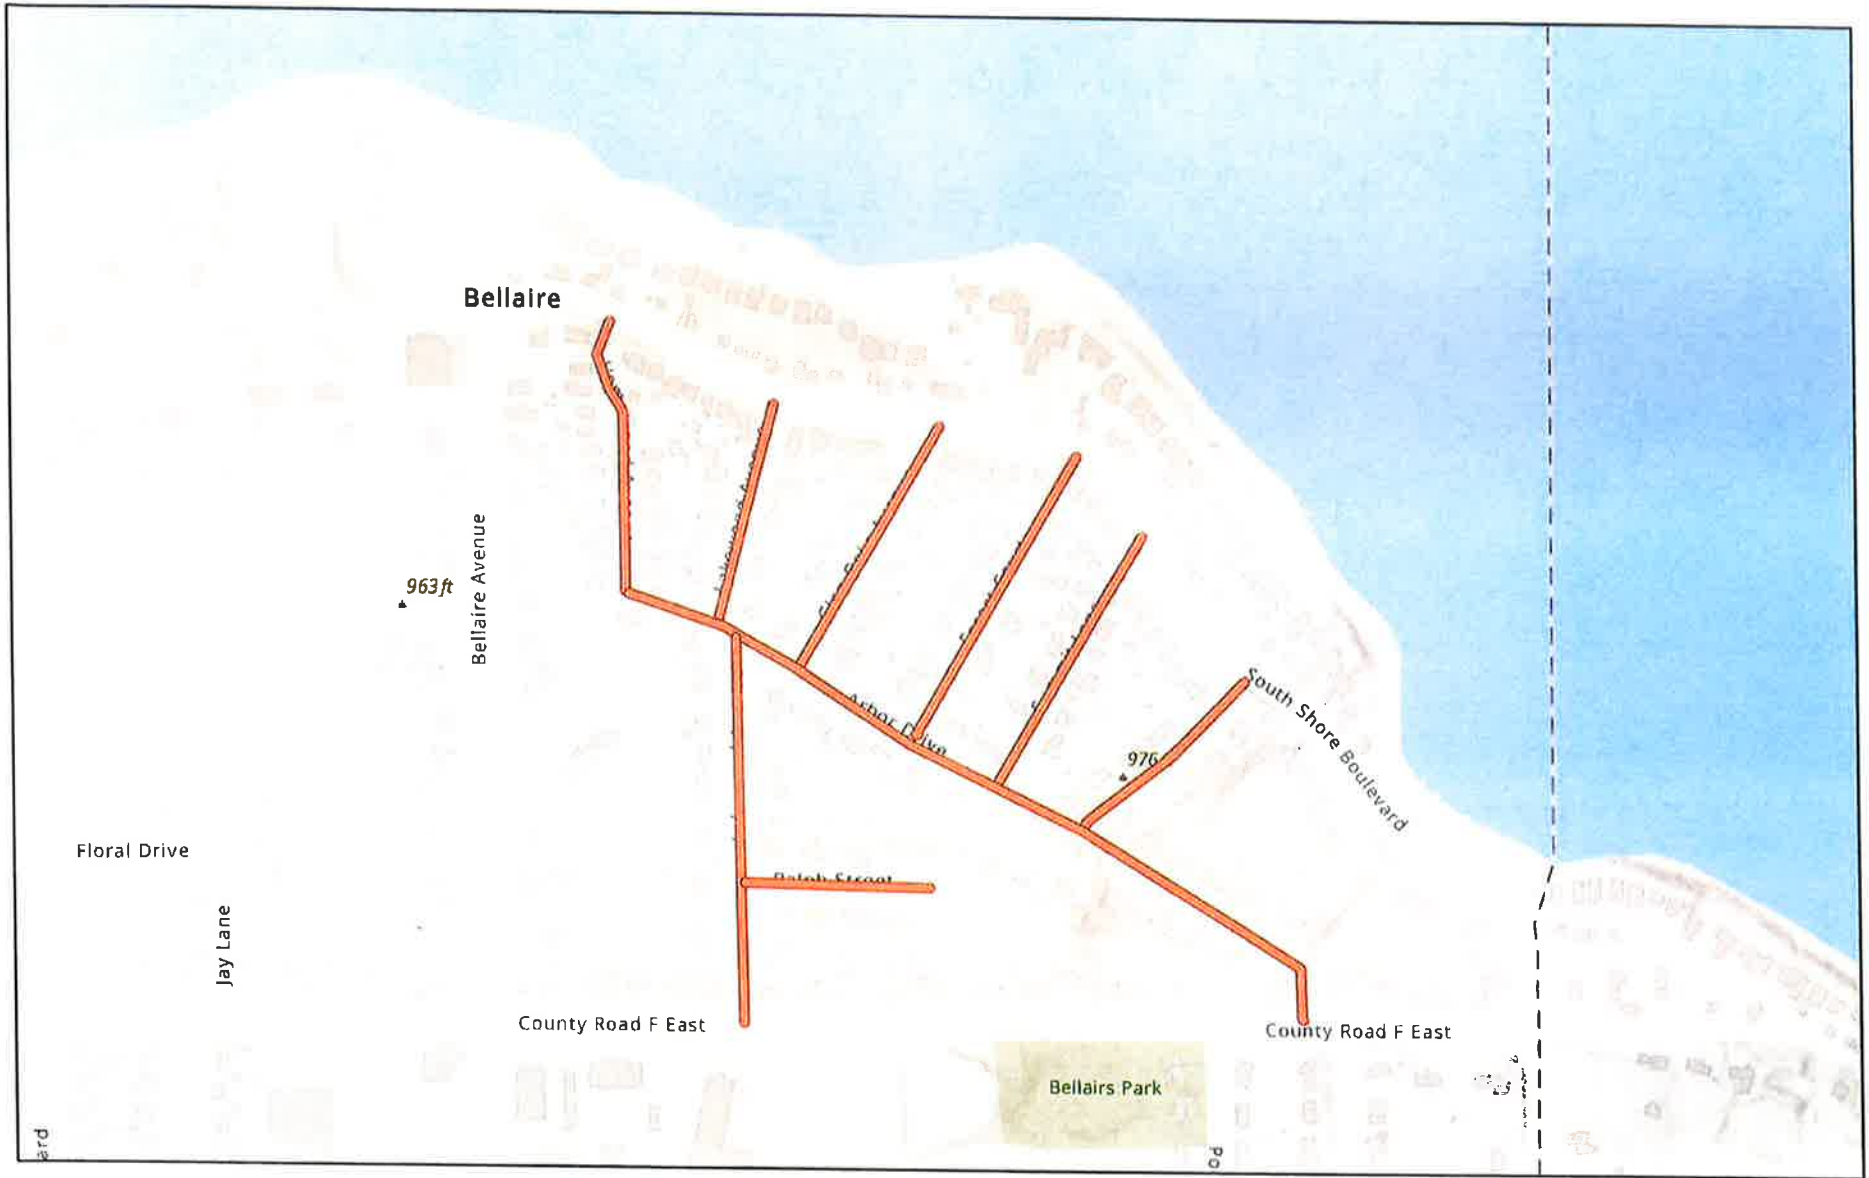

# 2023 Sealcoat Map 1

1/3/2023

Esri, NASA, NGA, USGS, FEMA, Esri Community Maps Contributors, County of Ramsey, Metropolitan Council, MetroGIS, © OpenStreetMap, Microsoft

2023 Sealcoot Map 2

2023

Highway 96 East

Highway 96 East

Gilfillan Ct

Western Woods Way

Crescent Curve

Greenhaven Drive

Western Woods Way

Birch Ridge Road

Evergreen Drive

Birch Ridge Road

Allendale Drive

Meadowlan

Oak Leaf Dr

Greenhaven Drive

Moon Lake Circle

Moon Lake Circle

Allendale Drive

CP Rail Systems

arm Road

956 ft

974 ft

982 ft

2023 Sealcoat Map 3